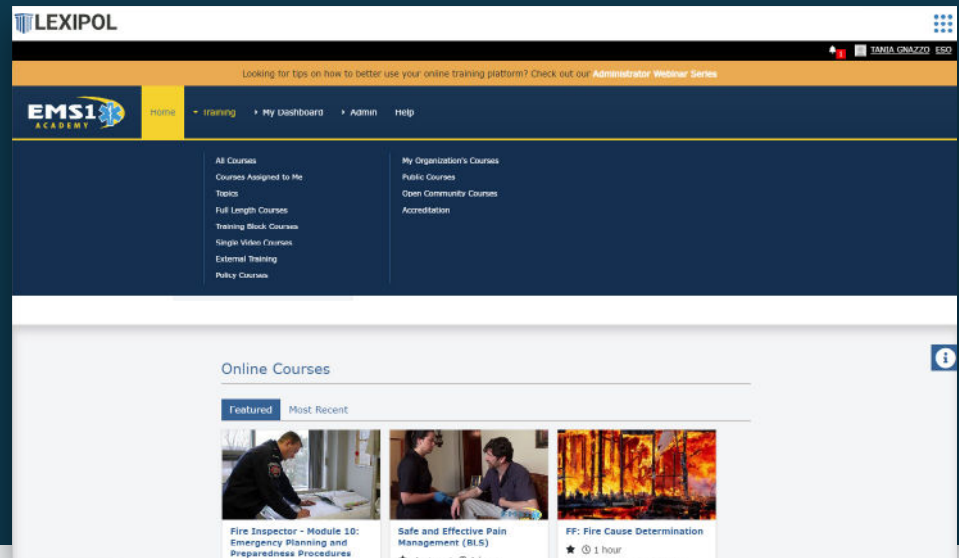

eso EMS1 & FireRescue1 ACADEMY

Sharpen your skills with EMS1 and FireRescue1 Academy.

Our partnership brings you more than 350 hours of training to help your team improve performance and keep communities safe.

Made for:

EMS

FIRE

Improve your training process.

No need to reinvent the wheel when setting your annual training curriculum. Select the class paths that match the needs of your department and you'll be ready to learn.

Stay on track.

Assign coursework to your crew and track progress from our user-friendly dashboard, or add on the Personnel Management integration to see class completions directly in ESO.

Courses for the real world.

Access over 1,100 training courses and videos with 440+ CEUs aligned to CAPCE and NFPA standards. You'll always know the latest protocols.

Train anywhere, anytime.

Because the curriculum is available on any device, you can train anywhere at any time. If you get a call in the middle of training, you can pick up right where you left off the next time you're free.

Configure coursework to your needs.

Tailor coursework to your agency's requirements with our configurable platform. Use videos, quizzes, and other tools to ensure your team develops vital skills.

Document external training.

Recording courses taken outside of EMS1 and FireRescue1 Academy is a breeze. Any training classes taken externally can be easily entered into the software and saved in our records, so everything stays in one place.

Learn more about Academy at eso.com or call us today at 866-766-9471.